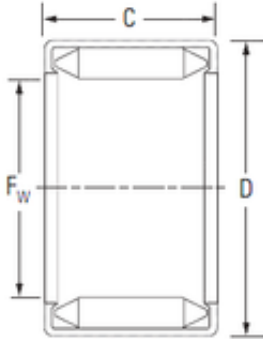

BT2812 KOYO Needle Roller Bearings

Bearing No. BT2812

Size	44.45x53.975x19.05 mm
Bore Diameter	44,45 mm
Outer Diameter	53,975 mm
Width	19,05 mm
F _w	44,45 mm
D	53,975 mm
C	19,05 mm
Weight	0,07 Kg
Basic dynamic load rating (C)	26,8 kN
Basic static load rating (C0)	48,6 kN

BT2812 Bearing 2D drawings and 3D CAD models