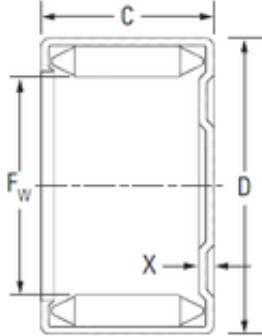

MH10121 KOYO Needle Roller Bearings

Bearing No. MH10121

Size	15.875x22.225x19.050 mm
Bore Diameter	15.875 mm
Outer Diameter	22.225 mm
Width	19.050 mm
Fw	15.875 mm
D	22.225 mm
C	19.050 mm
b	16.5 mm
Weight	0,024 Kg
Basic dynamic load rating (C)	17.0 kN
Basic static load rating (C0)	32.0 kN

MH10121 Bearing 2D drawings and 3D CAD models